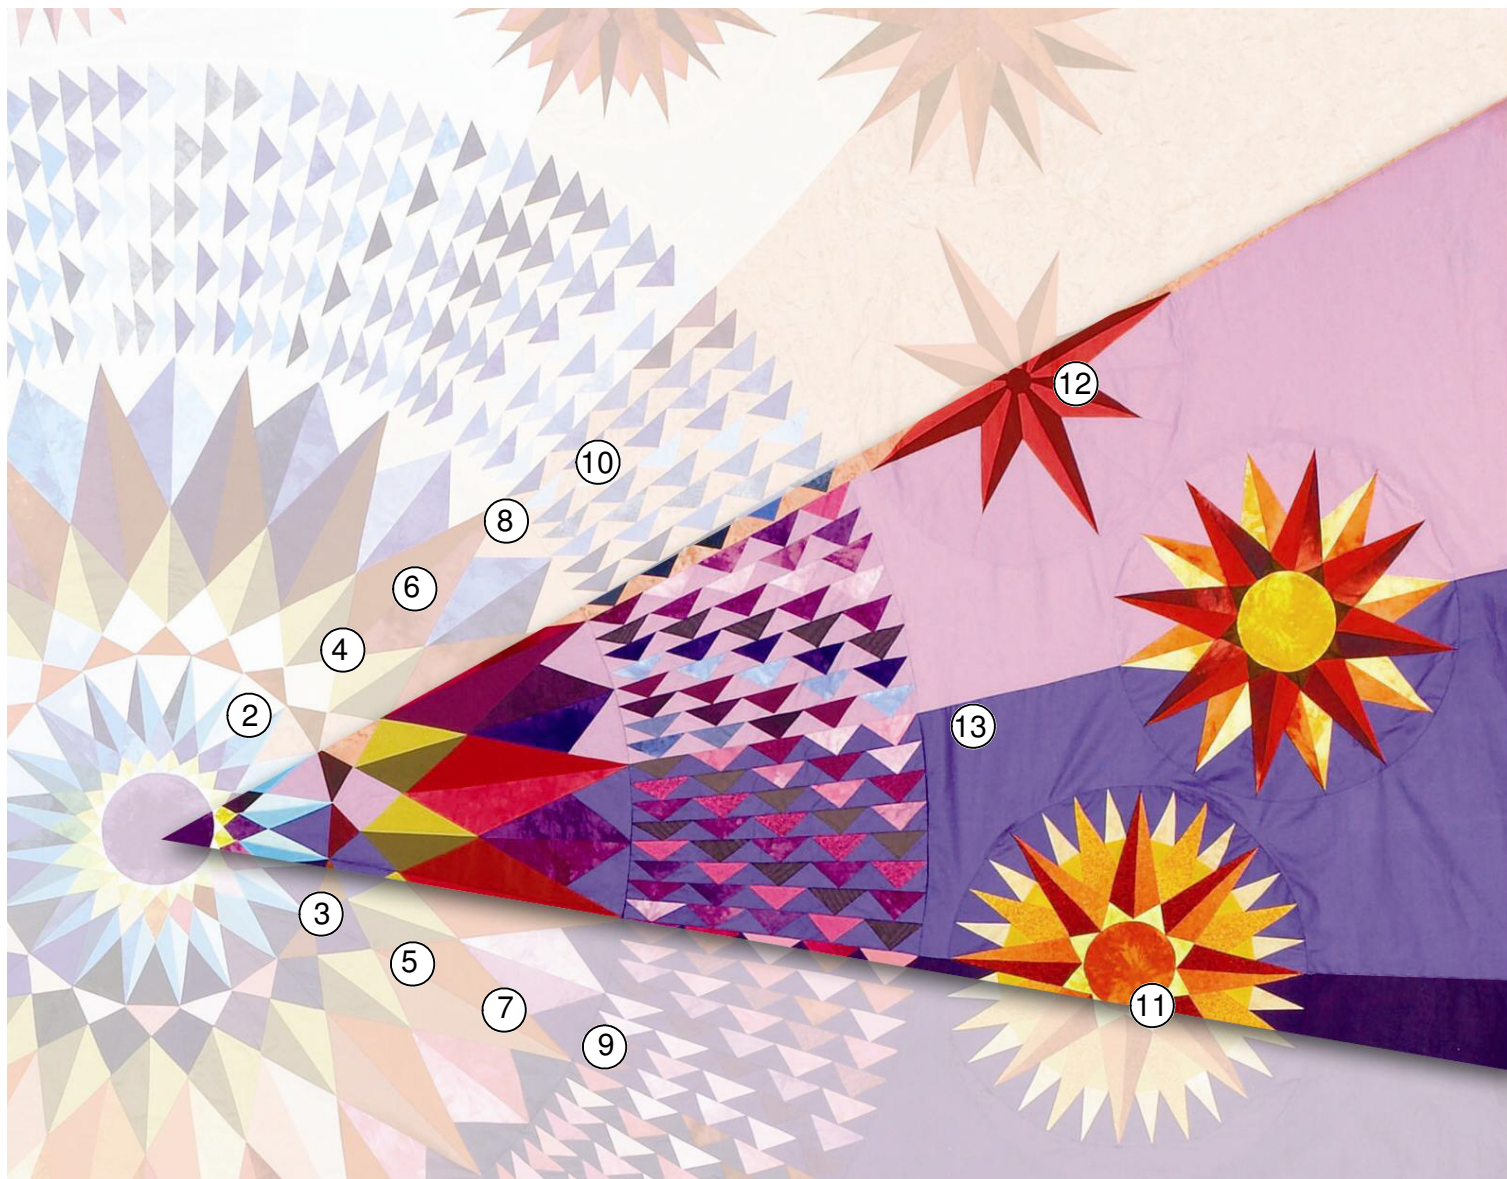

WISCONSIN MUSEUM OF QUILTS & FIBER ARTS

1. Purple Center Circle	Largest Donor
2. Turquoise Compass	\$ 1,000 - \$2,999 each half point
3. Foundation Medley	\$ 3,000 - \$4,999 each
4. Foundation Corona	\$ 5,000 each
5. Gold compass	\$15,000 each half point
6. Red Rainbow Compass	\$25,000 each half point
7. Rainbow Compass	\$20,000 each half point
8. Foundation Medley	\$10,000 each
9. Flying Geese Rainbow	\$500
10. Flying Geese Foundation	\$101 - \$499
11. Large Satellite Compass	\$100,000 each
12. Med. Satellite Compass	\$50,000 each
13. Foundation Quilted Loop	\$100
14. Foundation Quilted Loop (back)	\$ 50